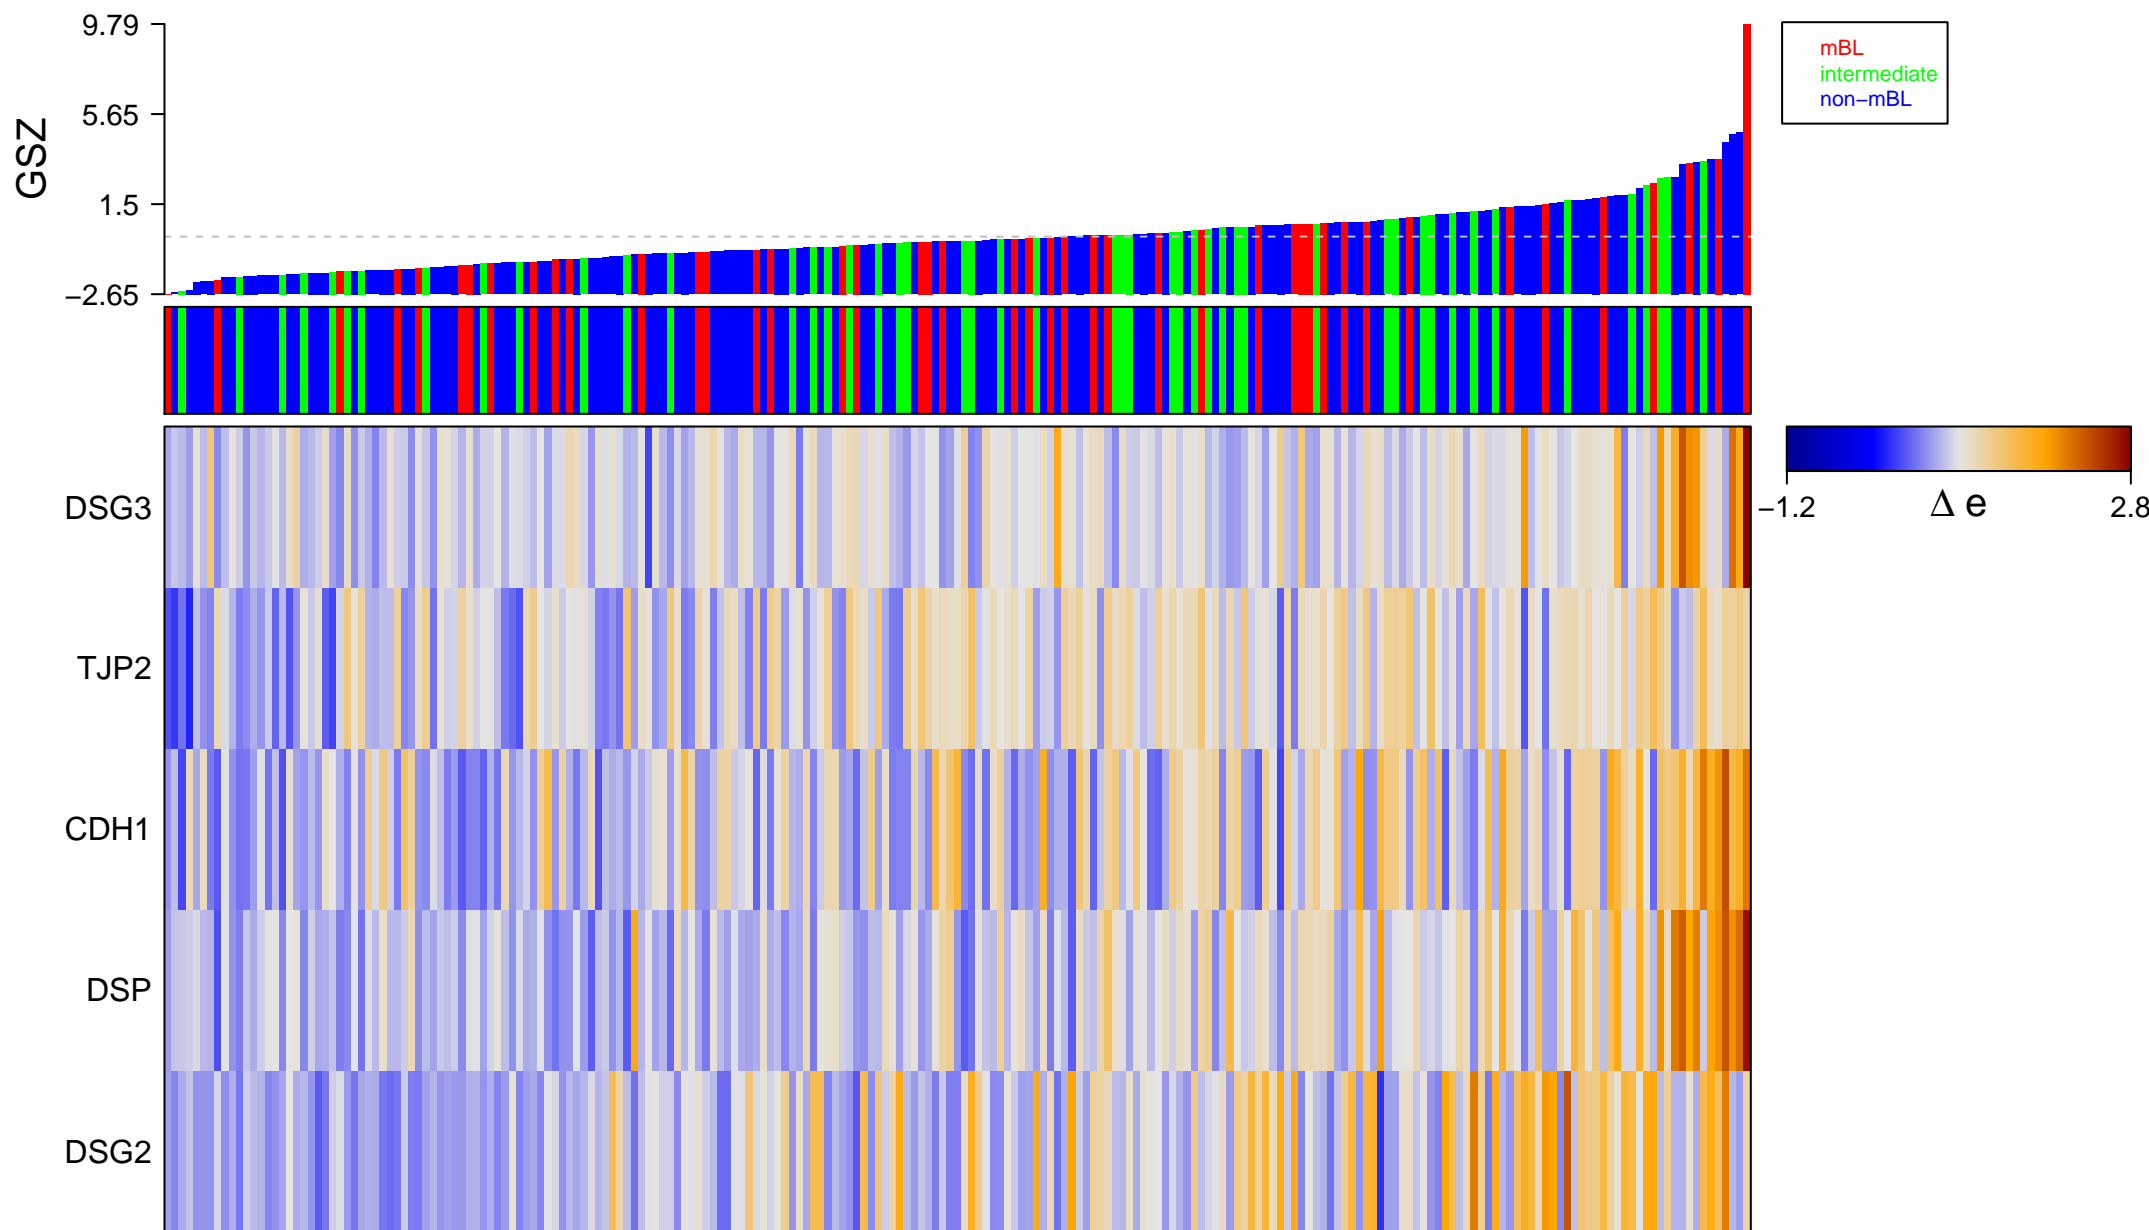

REACTOME_APOPTOTIC_CLEAVAGE_OF_CELL_ADHESION_PROTEINS

REACTOME_APOPTOTIC_CLEAVAGE_OF_CELL_ADHESION_PROTEINS

■ on
■ -
□ off

REACTOME_APOPTOTIC_CLEAVAGE_OF_CELL_ADHESION_PROTEINS