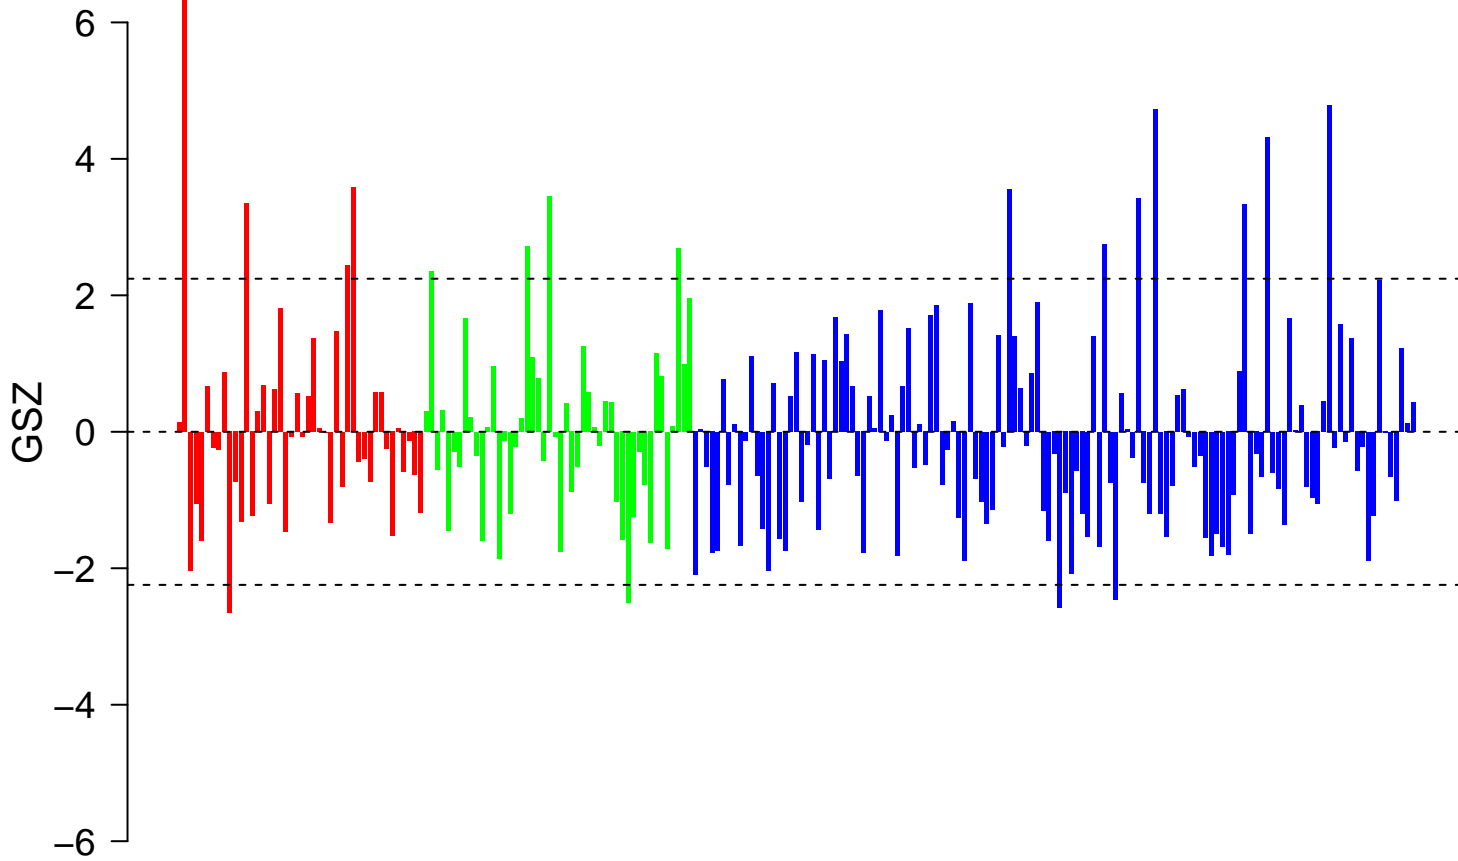

REACTOME_APOPTOTIC_CLEAVAGE_OF_CELL_ADHESION_PROTEINS

REACTOME_APOPTOTIC_CLEAVAGE_OF_CELL_ADHESION_PROTEINS

■ on
■ -
□ off

REACTOME_APOPTOTIC_CLEAVAGE_OF_CELL_ADHESION_PROTEINS